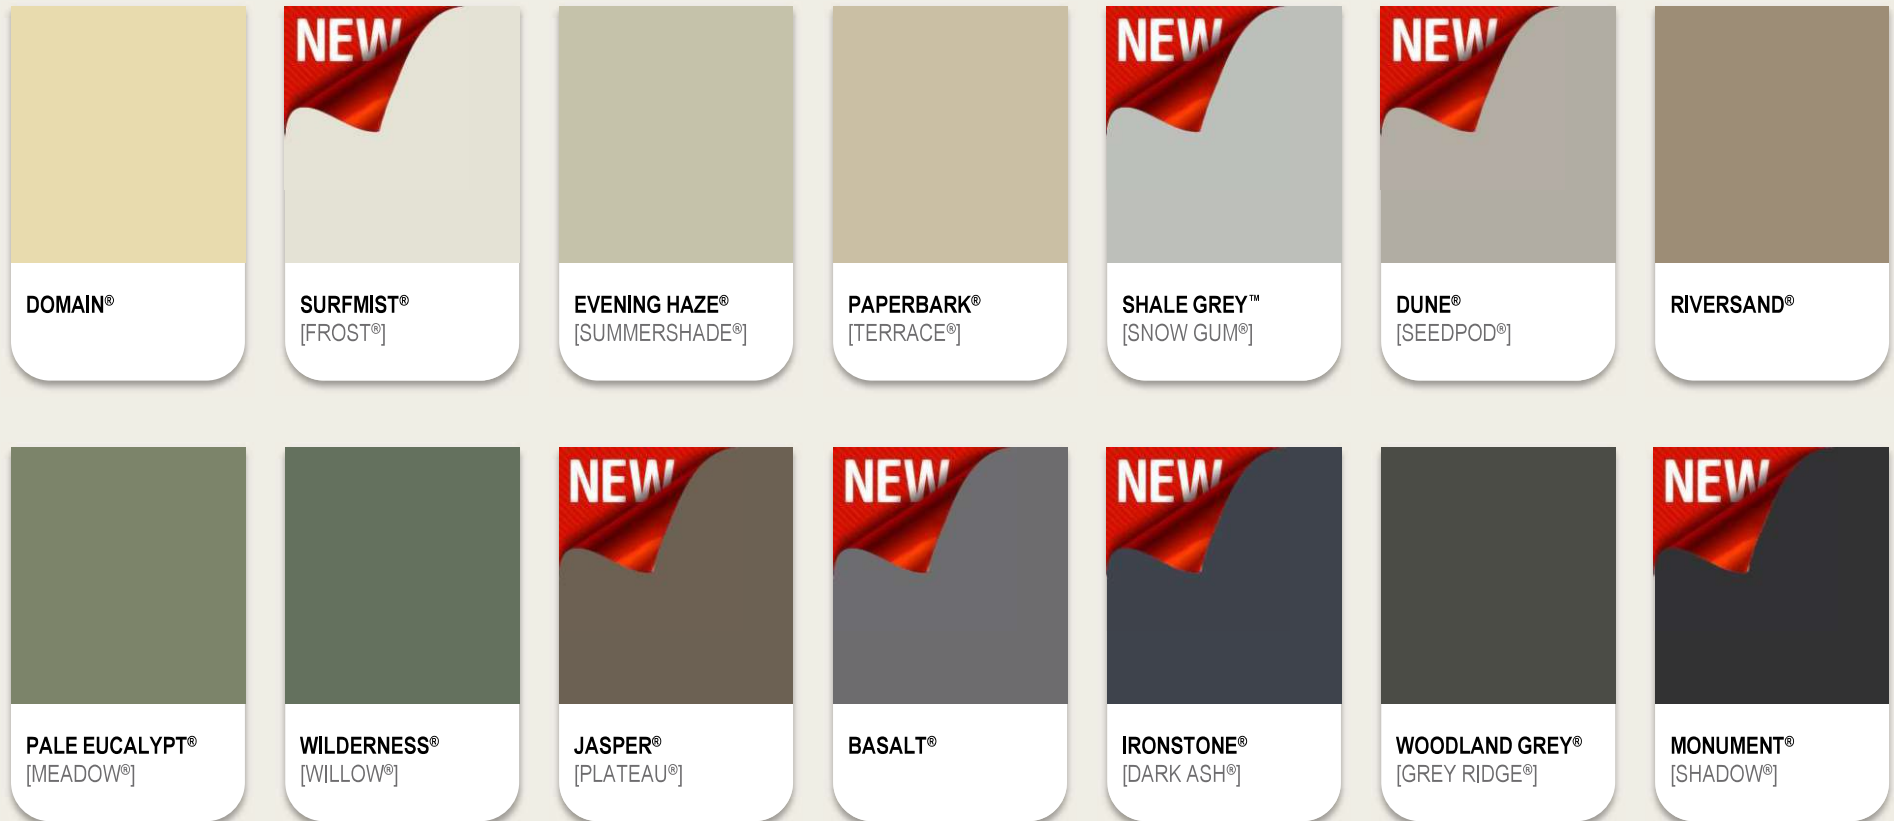

INTRODUCING COLORBOND® STEEL'S

NEW FENCING COLOUR RANGE

NEW STANDARD COLOUR RANGE

MAINTAINING A TOTAL
OF 14 COLOURS

7 colours removed from standard colour range:

- 5 moved to secondary colour range
- 2 moved to extended colour range

NEW SECONDARY COLOUR RANGE

**REMOVED FROM
CURRENT STANDARD
SERVICE OFFER**