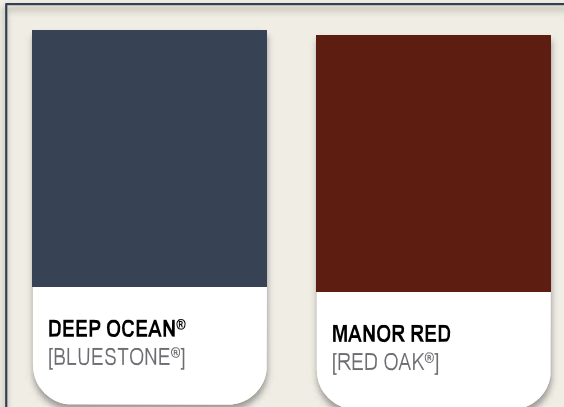

INTRODUCING COLORBOND® STEEL'S

NEW FENCING COLOUR RANGE

NEW STANDARD COLOUR RANGE

MAINTAINING A TOTAL
OF 14 COLOURS

7 colours removed from standard colour range:

- 5 moved to secondary colour range
- 2 moved to extended colour range

NEW SECONDARY COLOUR RANGE

**REMOVED FROM
CURRENT STANDARD
SERVICE OFFER**